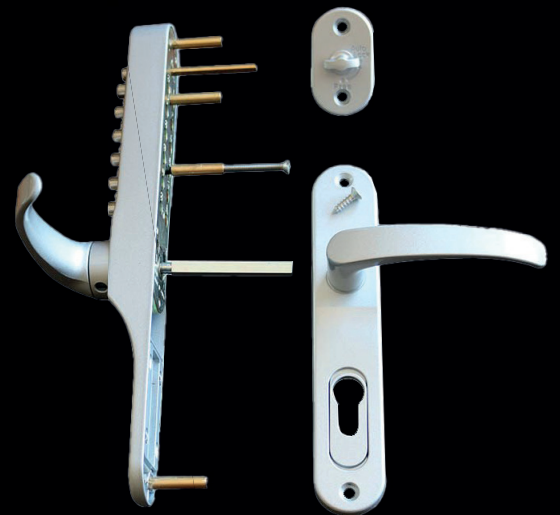

## Mechanical Digital Lock

rated for timber and mineral based door sets

- UK Fire Certification - 30 mins
- BS EN 1634-1 & EN 1634-1 (all versions)
- Optional Back-to-Back Version\*
  - Intumescent Kits
  - Sash Lock Only
- Euro Profile Key Control
- Passage Function

### KEYLEX

stand alone mechanical access control  
rated for timber & mineral based door sets

Call us on 01380 729 600

e: [sales@relcross.co.uk](mailto:sales@relcross.co.uk) | [www.relcross.co.uk](http://www.relcross.co.uk)