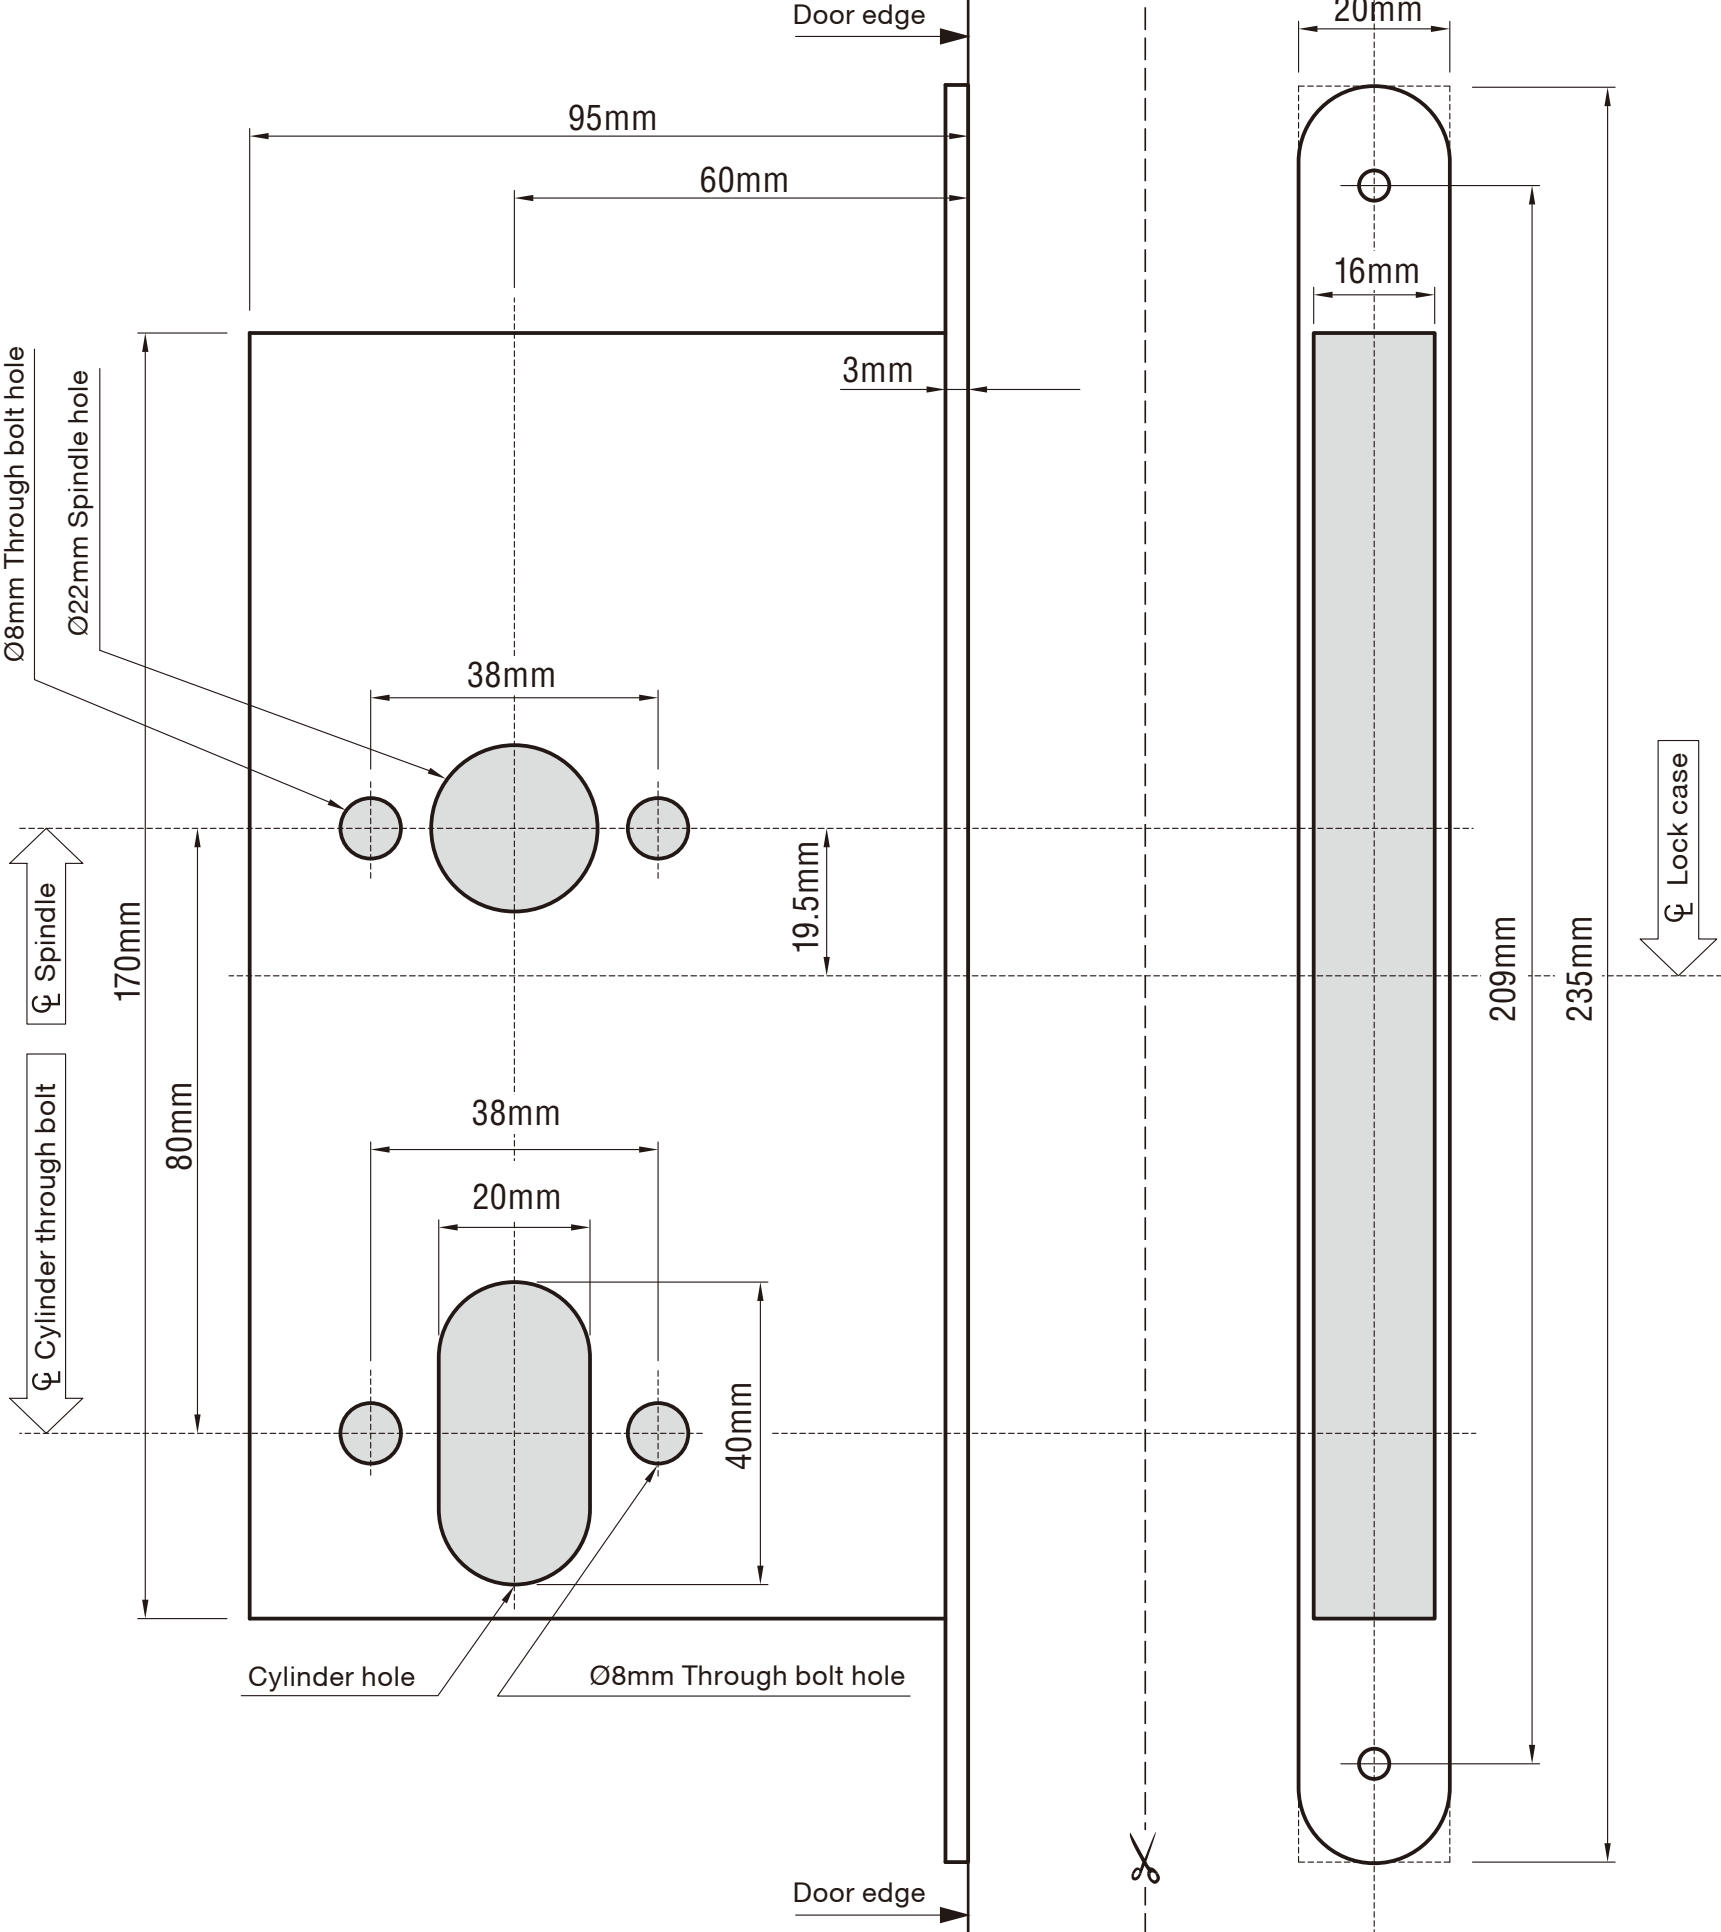

# Fixing Template - European 72mm Lock Range