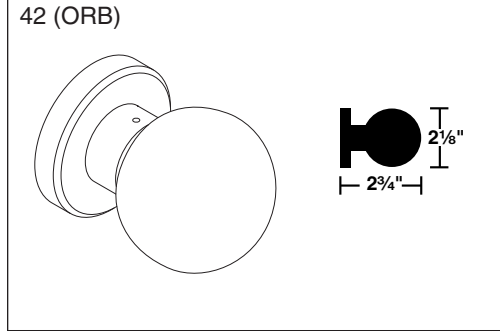

## Trim Options

### Wrought Knob Designs

Knobs shown with rose trim A or B. Also available with L or N escutcheons. See page 93-94 for escutcheon options.

### Inside Knob Assembly