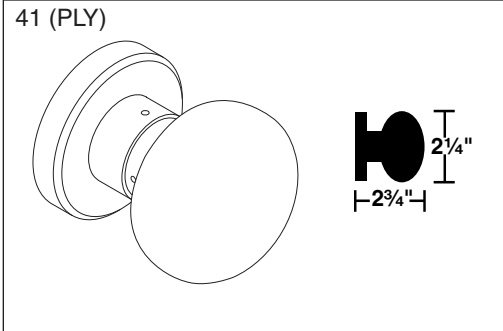

## Trim Options

### Wrought Knob Designs

Knobs shown with rose trim A or B. Also available with L or N escutcheons. See page 93-94 for escutcheon options.

### Inside Knob Assembly