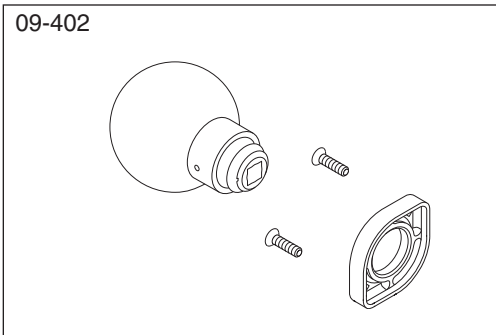

## Trim Options

### Wrought Knob Designs

Knobs shown with rose trim A or B. Also available with L or N escutcheons. See page 93-94 for escutcheon options.

### Inside Knob Assembly