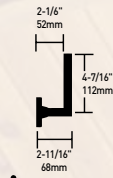

# danmark Lever Designs

**615**  
**Material:** Cast stainless steel

**621**  
**Material:** Cast stainless steel

**695**  
**Material:** Cast stainless steel

**615**  
**Material:** Cast stainless steel

**690**  
**Material:** Cast stainless steel