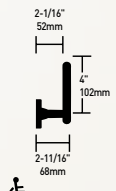

# danmark Lever Designs

**615**  
**Material:** Cast stainless steel

**621**  
**Material:** Cast stainless steel

**695**  
**Material:** Cast stainless steel

**615**  
**Material:** Cast stainless steel

**690**  
**Material:** Cast stainless steel

## Finish Key

630  
Stainless Steel

660  
**Material:** Cast stainless steel

650  
**Material:** Cast stainless steel

696  
**Material:** Cast stainless steel

640  
**Material:** Cast stainless steel