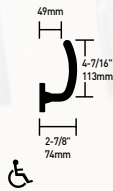

660
Material: Cast stainless steel