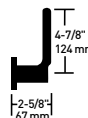

Omega (OME)

Material: Forged brass, bronze and cast stainless steel