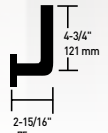

# Standard Lever Designs

01

**Material:** Forged brass, bronze and cast stainless steel

02

**Material:** Forged brass, bronze and cast stainless steel

06

**Material:** Forged brass, bronze and cast stainless steel