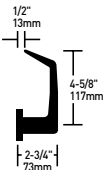

# Standard Lever Designs

01

**Material:** Forged brass, bronze and cast stainless steel

02

**Material:** Forged brass, bronze and cast stainless steel

06

**Material:** Forged brass, bronze and cast stainless steel