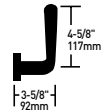

# Standard Lever Designs

01

**Material:** Forged brass, bronze and cast stainless steel

02

**Material:** Forged brass, bronze and cast stainless steel

06

**Material:** Forged brass, bronze and cast stainless steel