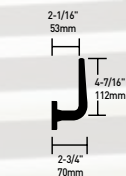

# danmark Lever Designs

**615**  
**Material:** Cast stainless steel

**621**  
**Material:** Cast stainless steel

**695**  
**Material:** Cast stainless steel

**615**  
**Material:** Cast stainless steel

**690**  
**Material:** Cast stainless steel

## Finish Key

630  
Stainless Steel

660  
**Material:** Cast stainless steel

650  
**Material:** Cast stainless steel

696  
**Material:** Cast stainless steel

640  
**Material:** Cast stainless steel