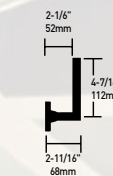

# danmark Lever Designs

**615**  
**Material:** Cast stainless steel

**621**  
**Material:** Cast stainless steel

**695**  
**Material:** Cast stainless steel

**615**  
**Material:** Cast stainless steel

**690**  
**Material:** Cast stainless steel