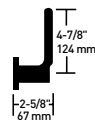

18

Material: Forged brass, bronze and cast stainless steel