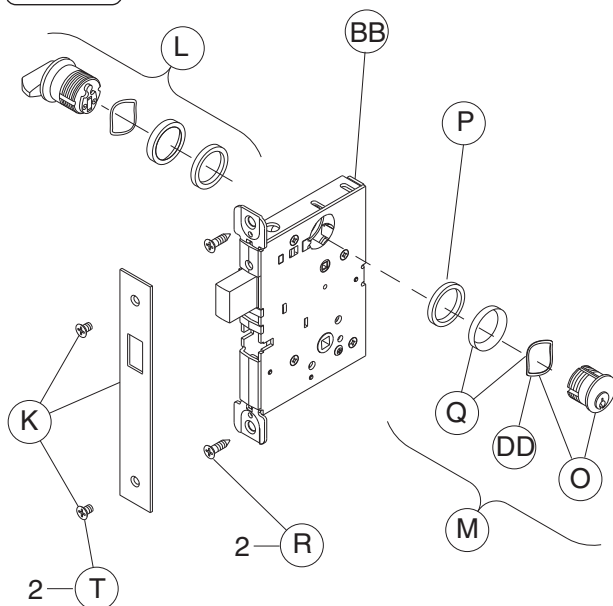

Trim Assemblies

L9000-Series Deadbolt Trim: L9460, L9462, L9463, L9464

L9460P

L9462P

L9463P

L9464P

NOTE: Standard full face mortise cylinder shown.