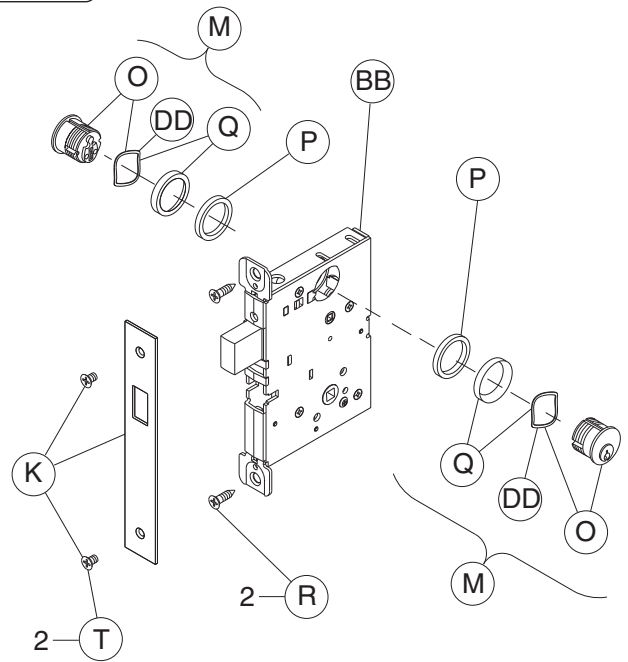

Trim Assemblies

L9000-Series Deadbolt Trim: L9460, L9462, L9463, L9464

L9460P

L9462P

L9463P

L9464P

NOTE: Standard full face mortise cylinder shown.