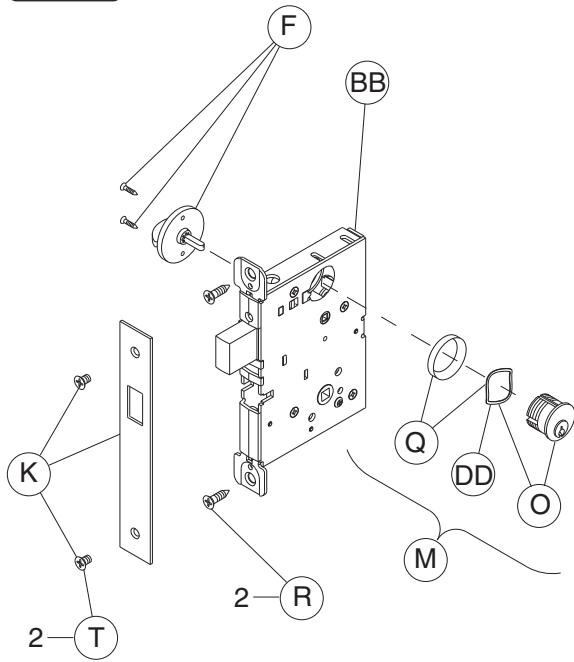

Trim Assemblies

L9000-Series Deadbolt Trim: L9460, L9462, L9463, L9464

L9460P

L9462P

L9463P

L9464P

NOTE: Standard full face mortise cylinder shown.