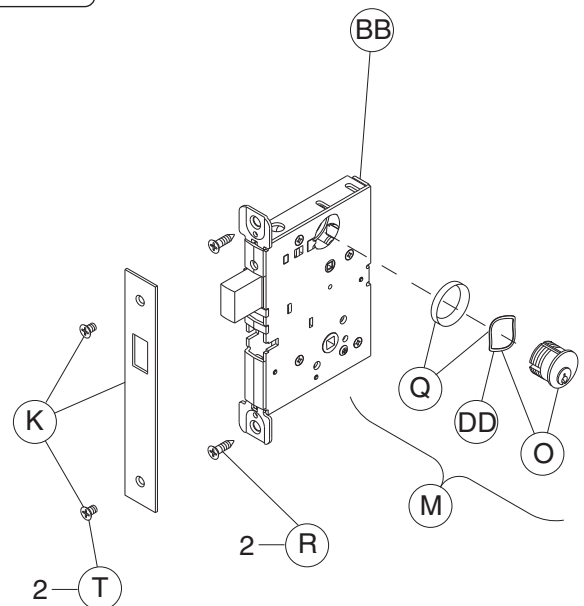

Trim Assemblies

L9000-Series Deadbolt Trim: L9460, L9462, L9463, L9464

L9460P

L9462P

L9463P

L9464P

NOTE: Standard full face mortise cylinder shown.