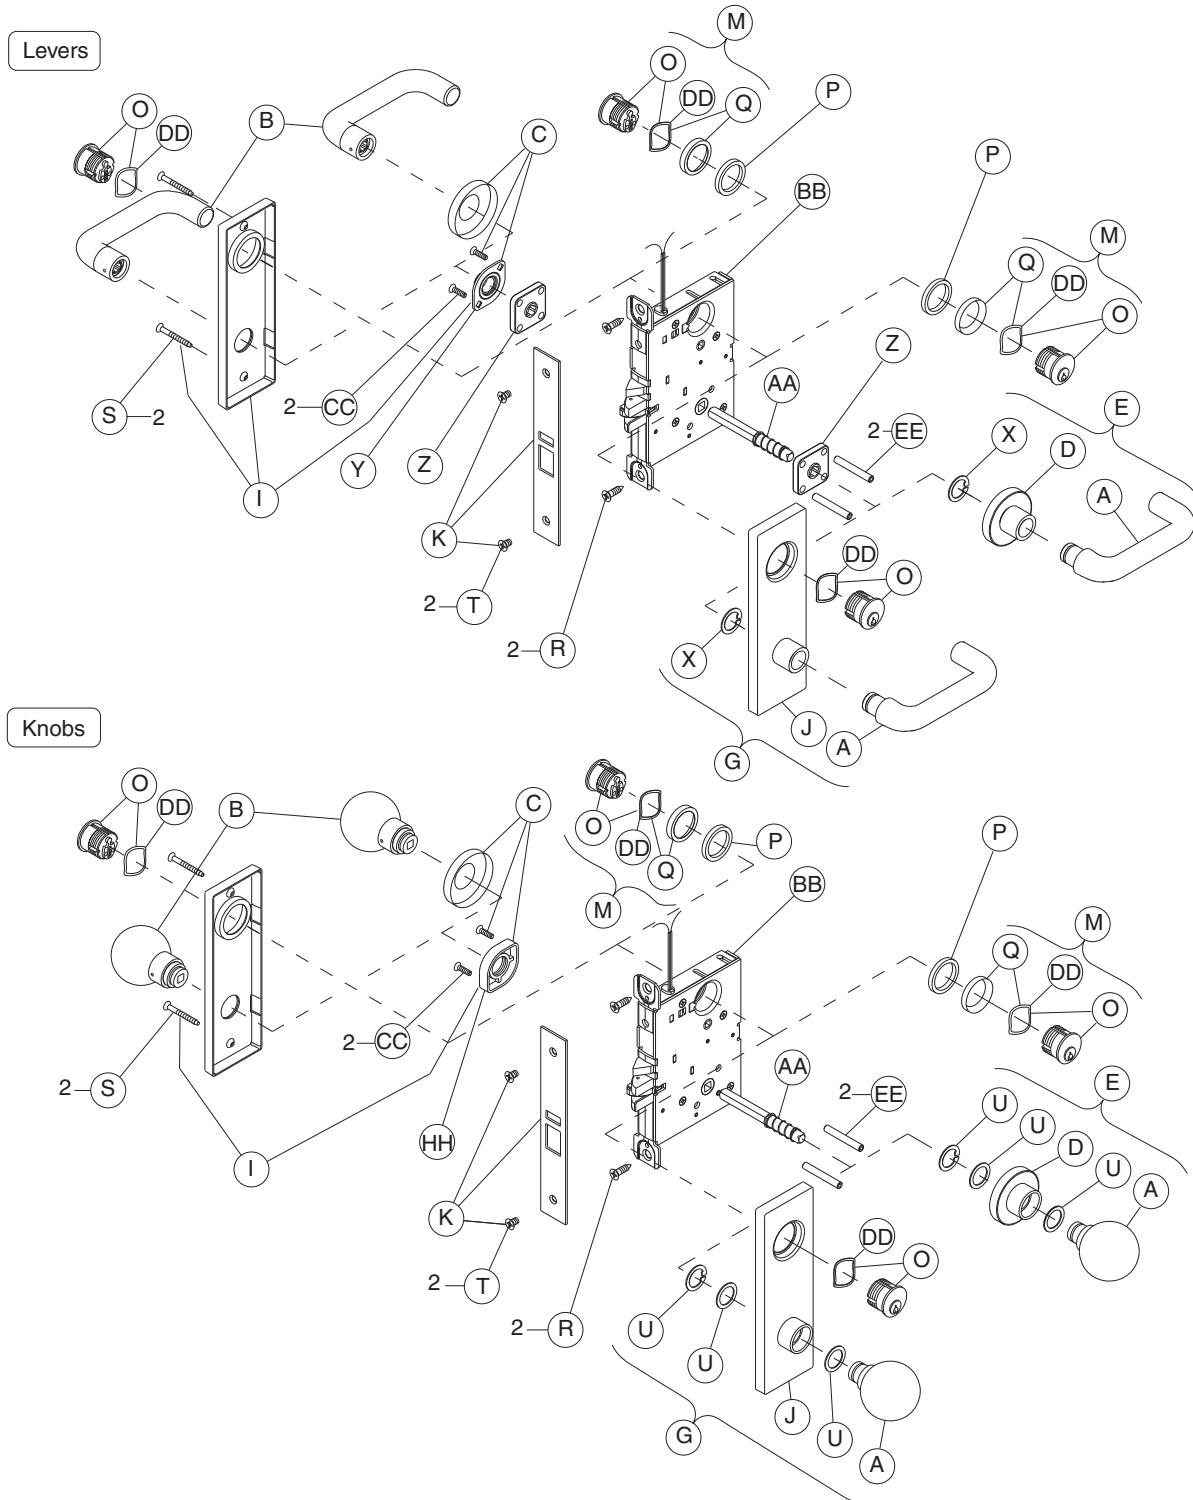

## Trim Assemblies

Electrically Locked/Unlocked Both Sides Trim: L9082EL/EU

**NOTE:** Standard full face mortise cylinder shown.