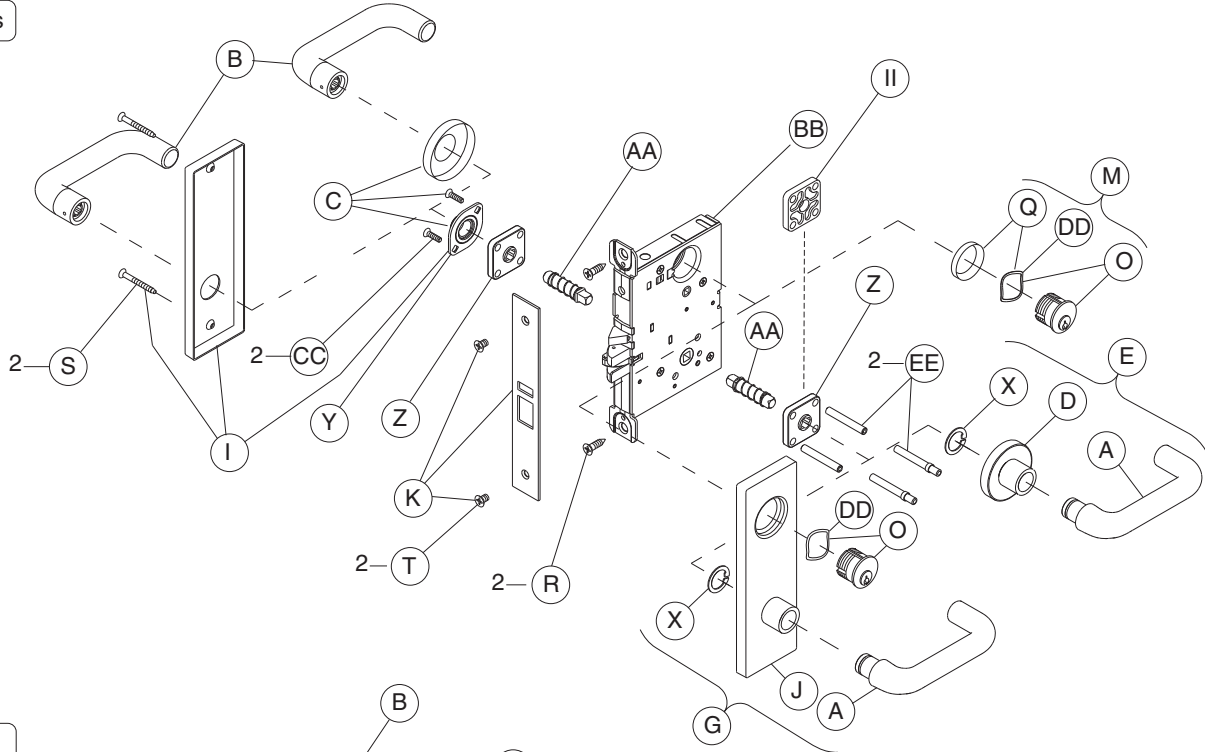

Trim Assemblies

Cylinder Outside Trim: L9070, LV9070, L9076, LV9076, L9080, LV9080, L9080EL/EU, LV9080EL/EU, L9080EL/EU-RX, L9464 x XL11-886, L9465

Levers

Knobs

NOTE: L9465 lock function has a latch and deadbolt. Lock case and armor front shown with latch and auxiliary latch.
 L9464 x XL11-886 lock function has deadbolt only. Lock case and armor front shown with latch and auxiliary latch.
 Standard full face mortise cylinder shown.