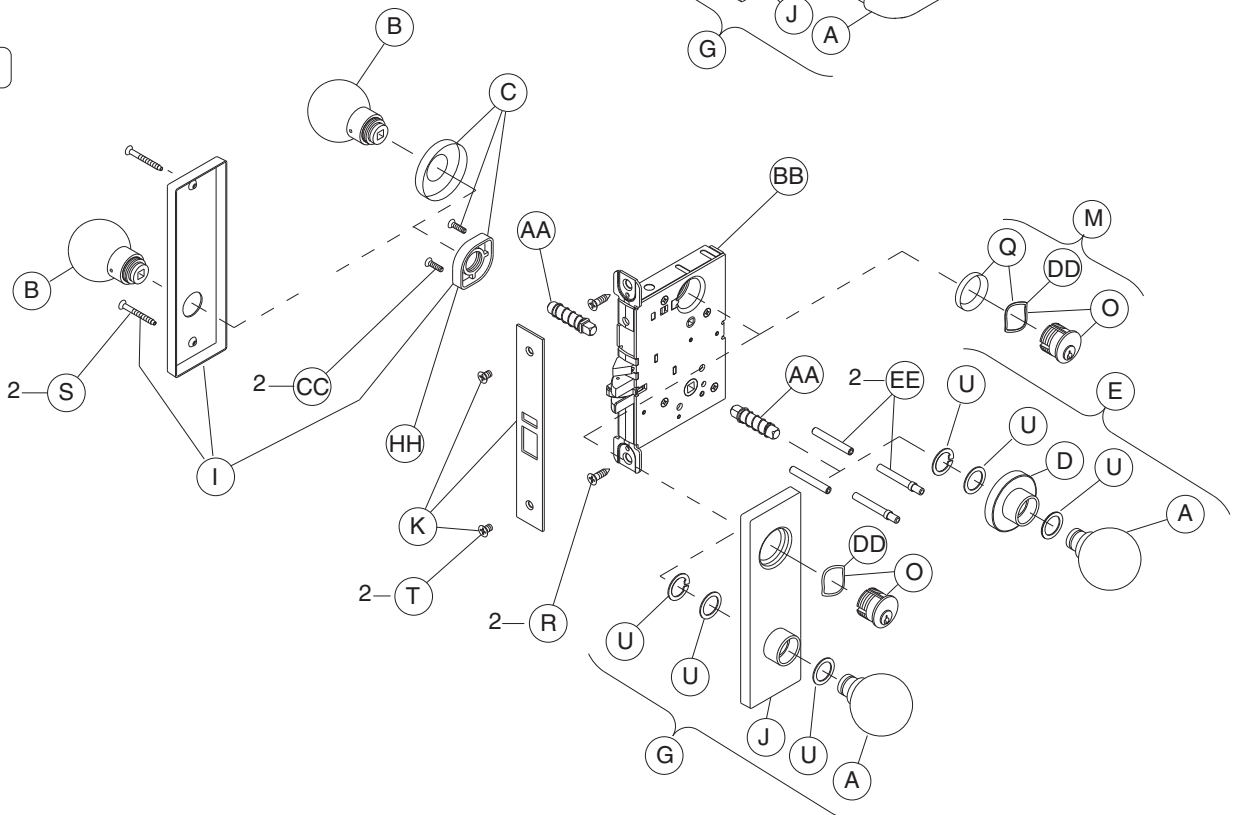

Trim Assemblies

Cylinder Outside Trim: L9070, LV9070, L9076, LV9076, L9080, LV9080, L9080EL/EU, LV9080EL/EU, L9080EL/EU-RX, L9464 x XL11-886, L9465

Levers

Knobs

NOTE: L9465 lock function has a latch and deadbolt. Lock case and armor front shown with latch and auxiliary latch.
 L9464 x XL11-886 lock function has deadbolt only. Lock case and armor front shown with latch and auxiliary latch.
 Standard full face mortise cylinder shown.