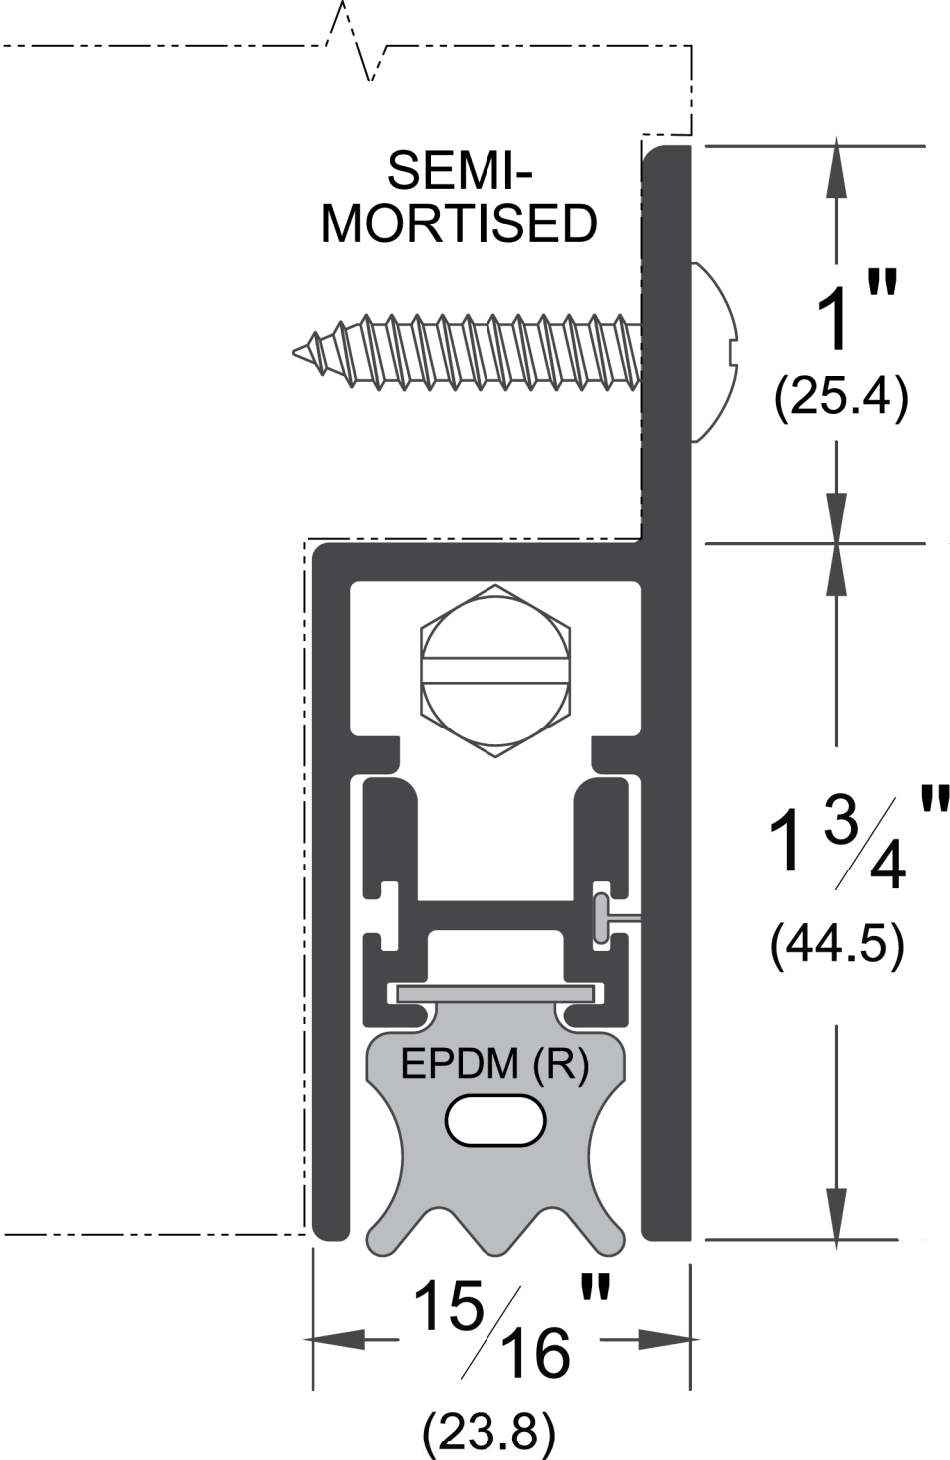

430_MRL

AVAILABLE FINISHES:

C, D

sponge neoprene (R)