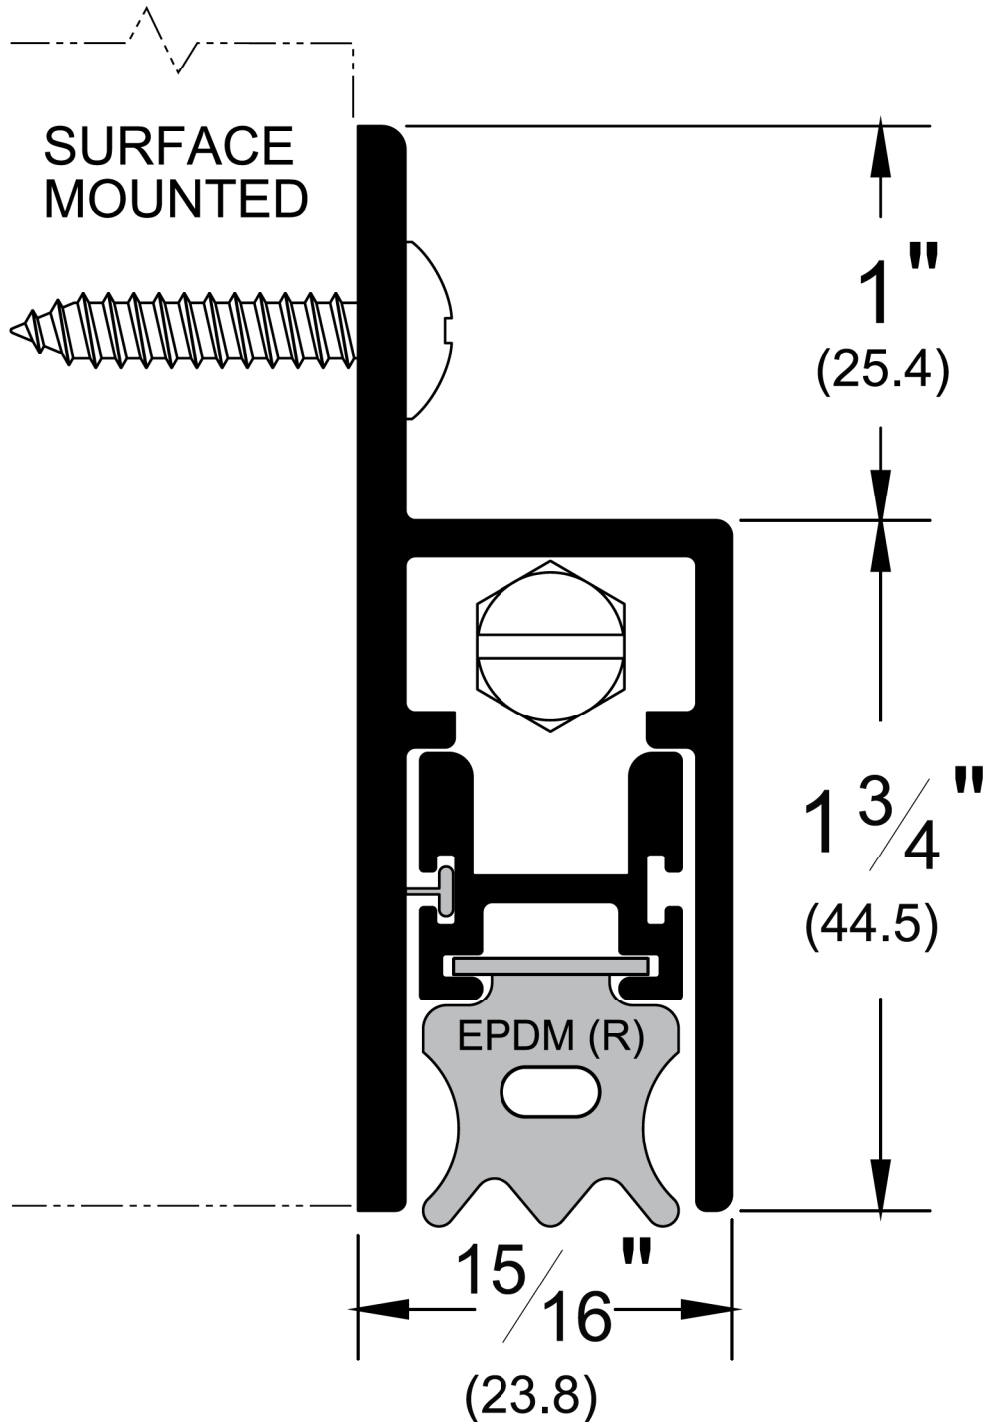

430_RL

AVAILABLE FINISHES:

C, D

sponge neoprene (R)

BHMA
CERTIFIED