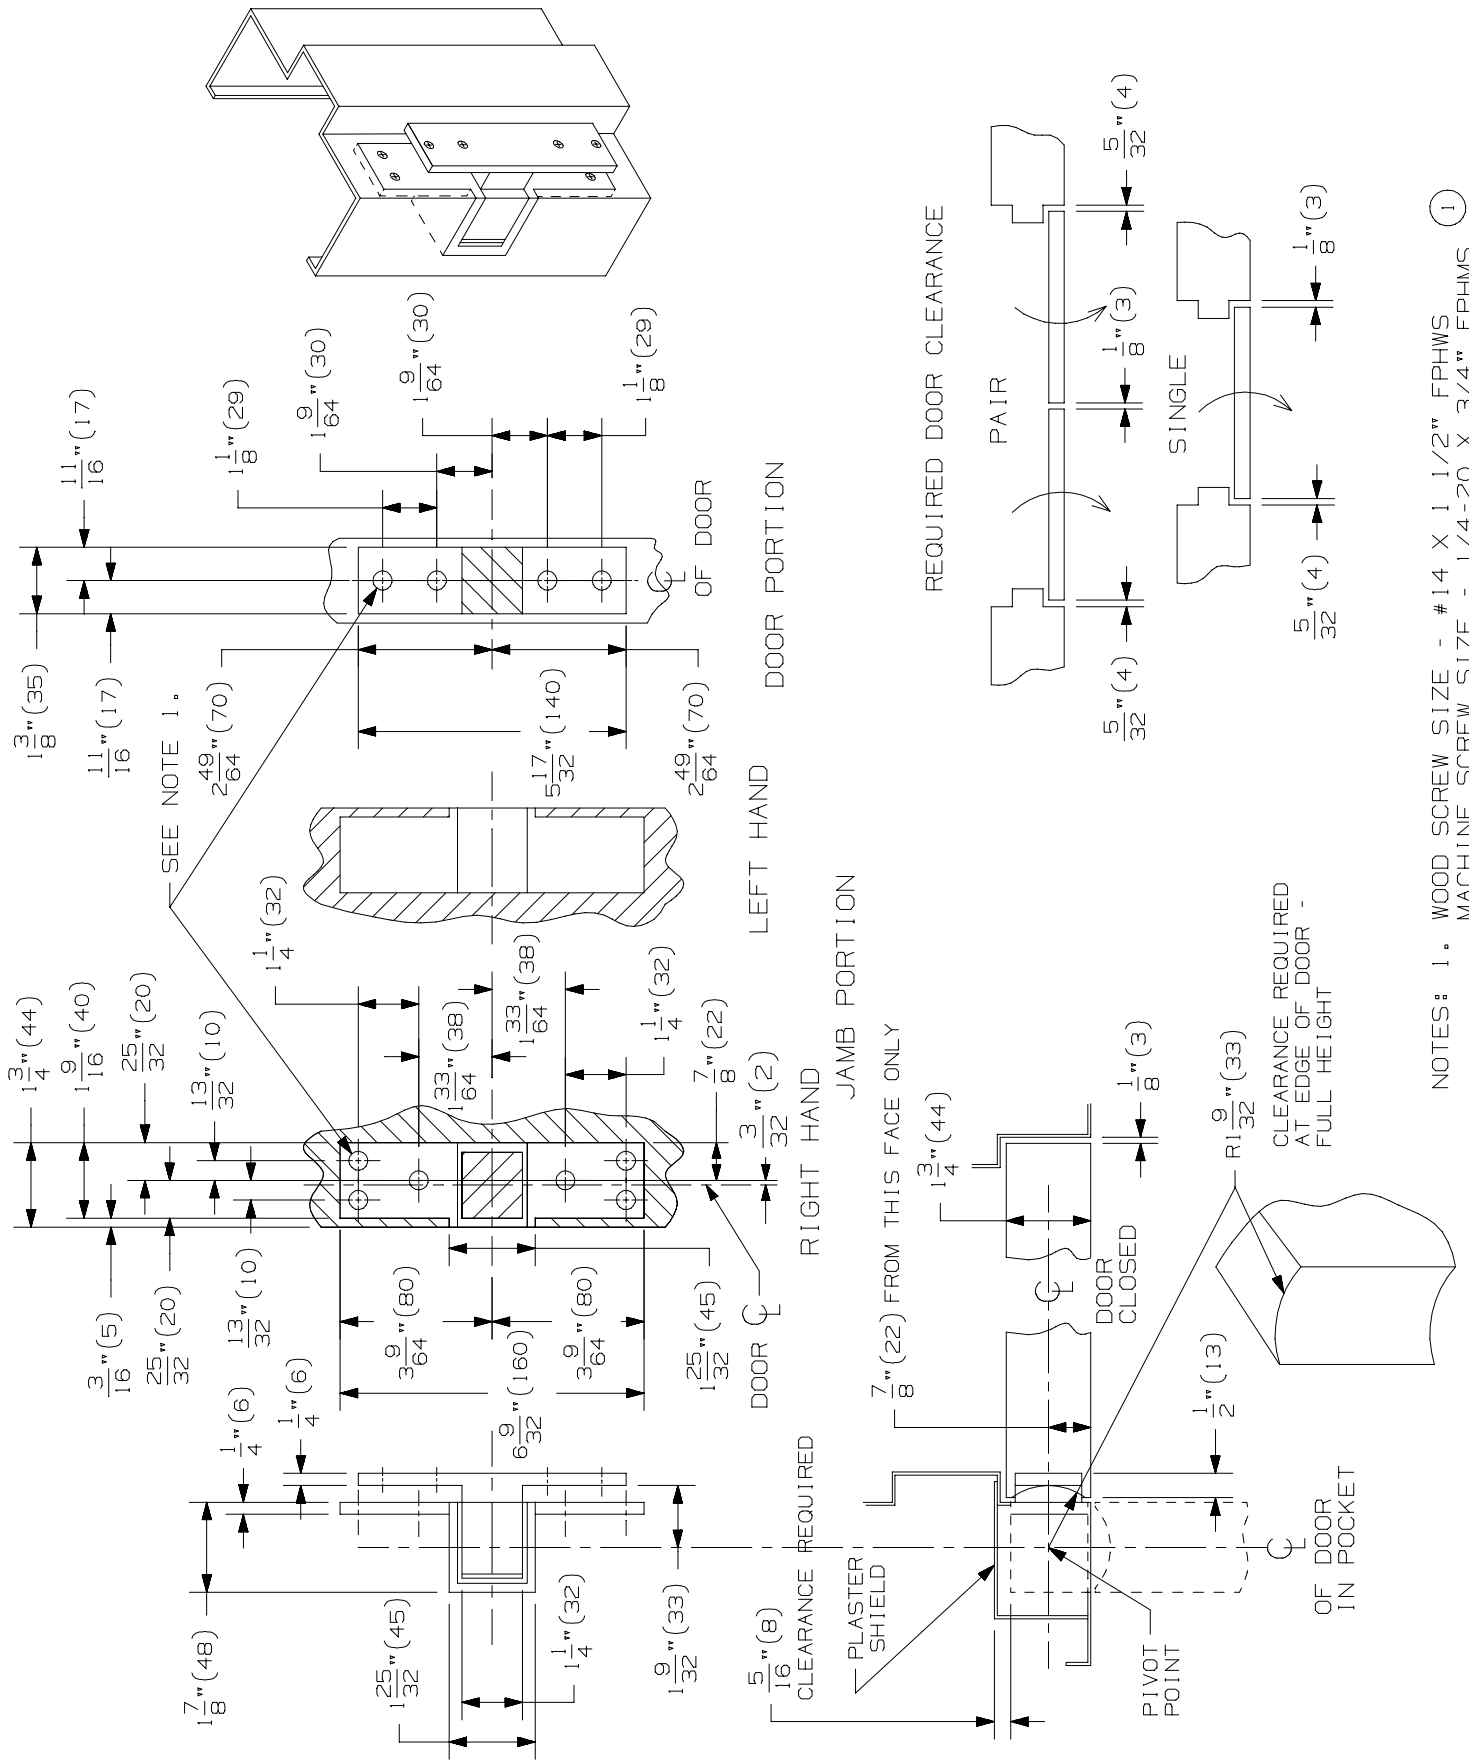

IVES

**91105F POCKET PIVOT WOOD DOOR
METAL FRAME INSTALLATION TEMPLATE**

NOTE: DIMENSIONS IN () ARE IN MILLIMETERS

TEMPLATE NUMBER: **INST.91105W_B**

NOTES: 1. WOOD SCREW SIZE - #14 X 1 1/2" FPHWS
MACHINE SCREW SIZE - 1/4-20 X 3/4" FPHMS (1)