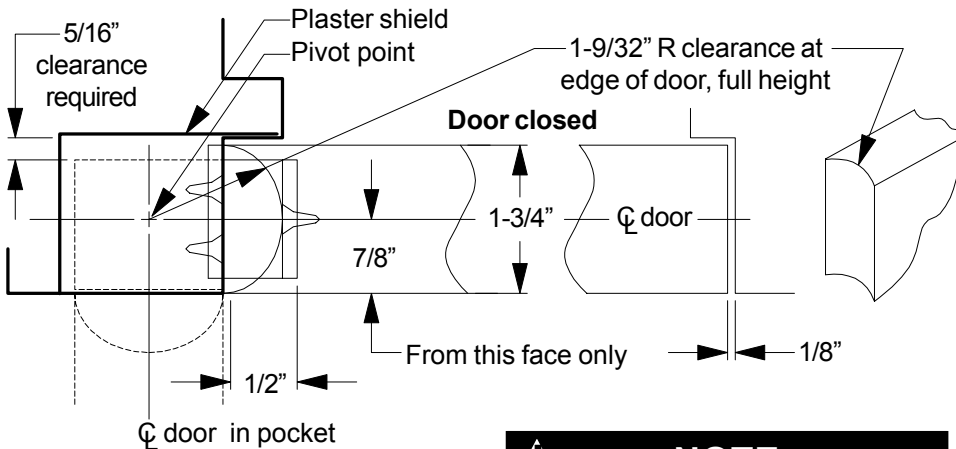

## 91105F Pocket Pivot Wood Door, Metal Frame

See other side for frame cutout and key plan

Right Hand Left Hand

View A: Jamb Portion

View B: Door Portion

Required Door Clearance  
Simultaneous Pair

**NOTE**  
UL listed for 20 minute doors.