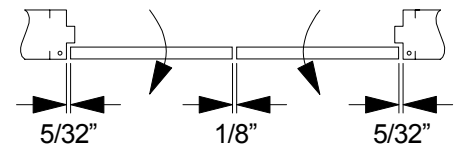

## 91105F Pocket Pivot Wood Door, Metal Frame

See other side for frame cutout and key plan

Right Hand Left Hand

View A: Jamb Portion

View B: Door Portion

Required Door Clearance  
Simultaneous Pair

**NOTE**  
UL listed for 20 minute doors.