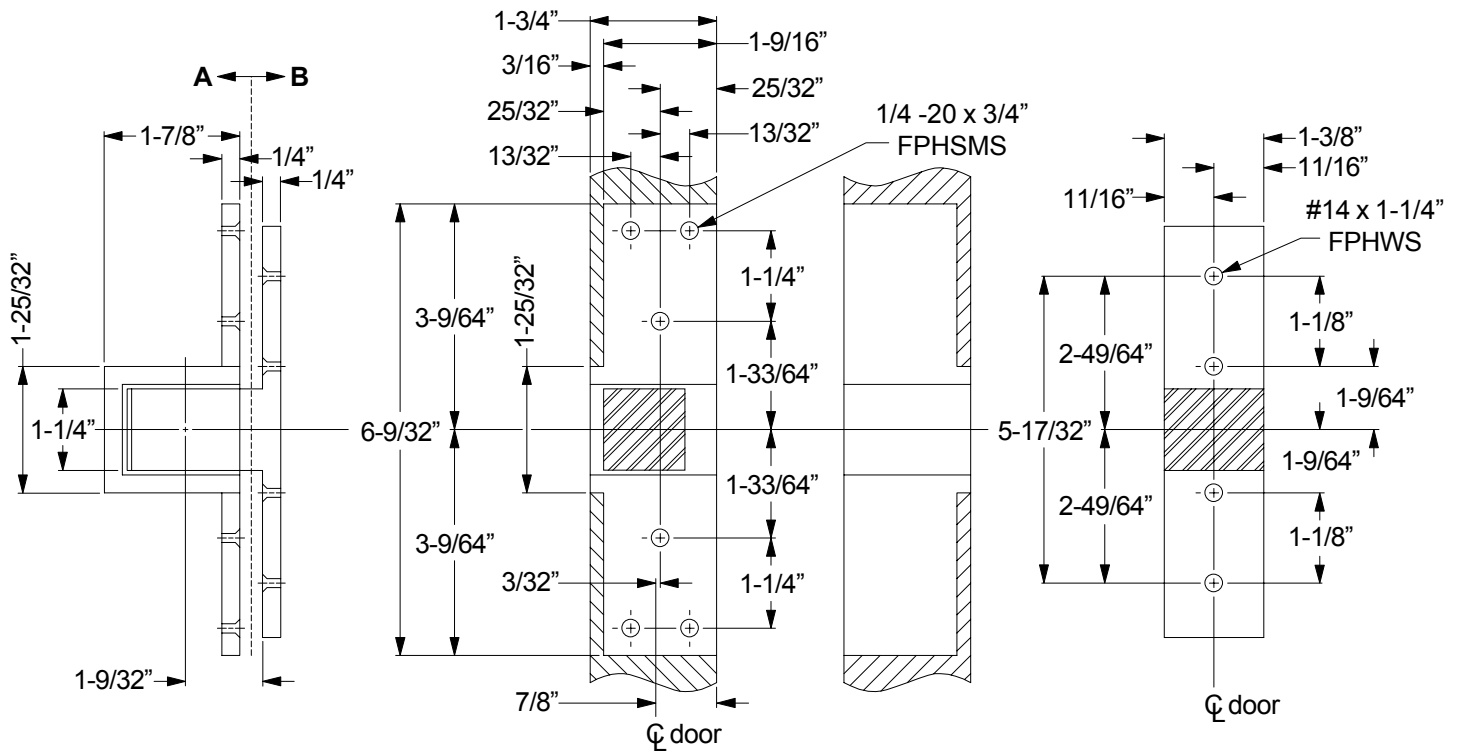

## 91105F Pocket Pivot Wood Door, Metal Frame

See other side for frame cutout and key plan

Right Hand Left Hand

View A: Jamb Portion

View B: Door Portion

Required Door Clearance  
Simultaneous Pair

**NOTE**  
UL listed for 20 minute doors.