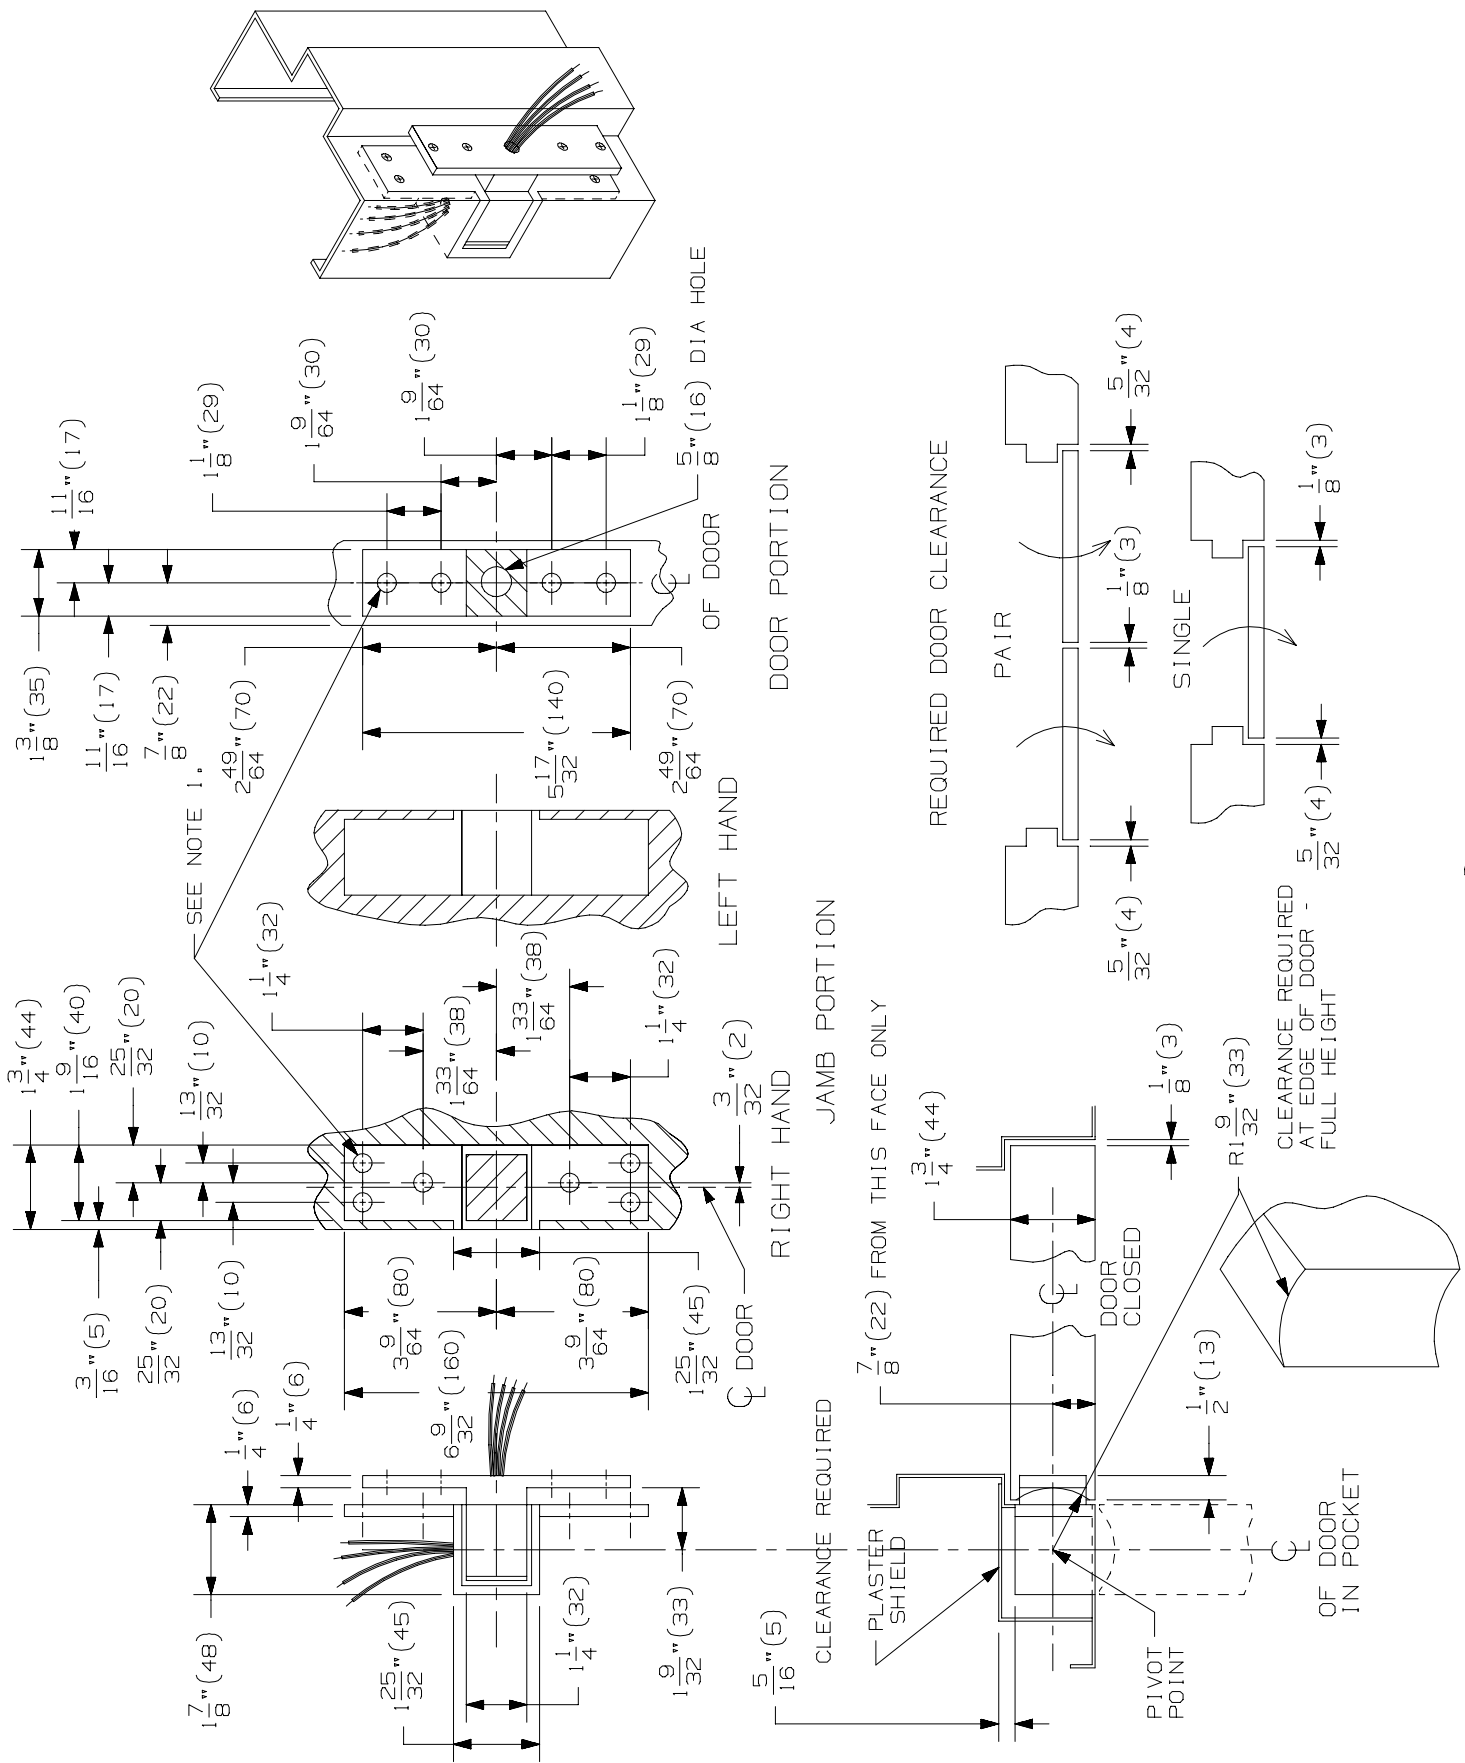

IVES

91105F-PT POWER TRANSFER POCKET PIVOT WOOD DOOR - METAL FRAME INSTALLATION TEMPLATE

NOTE: DIMENSIONS IN () ARE IN MILLIMETERS

TEMPLATE NUMBER: **INST.91105W-PT_C**

NOTES: 1. WOOD SCREW SIZE - #14 X 1 1/2" FPHWS (1)
MACHINE SCREW SIZE - 1/4-20 X 3/4" FPHMS