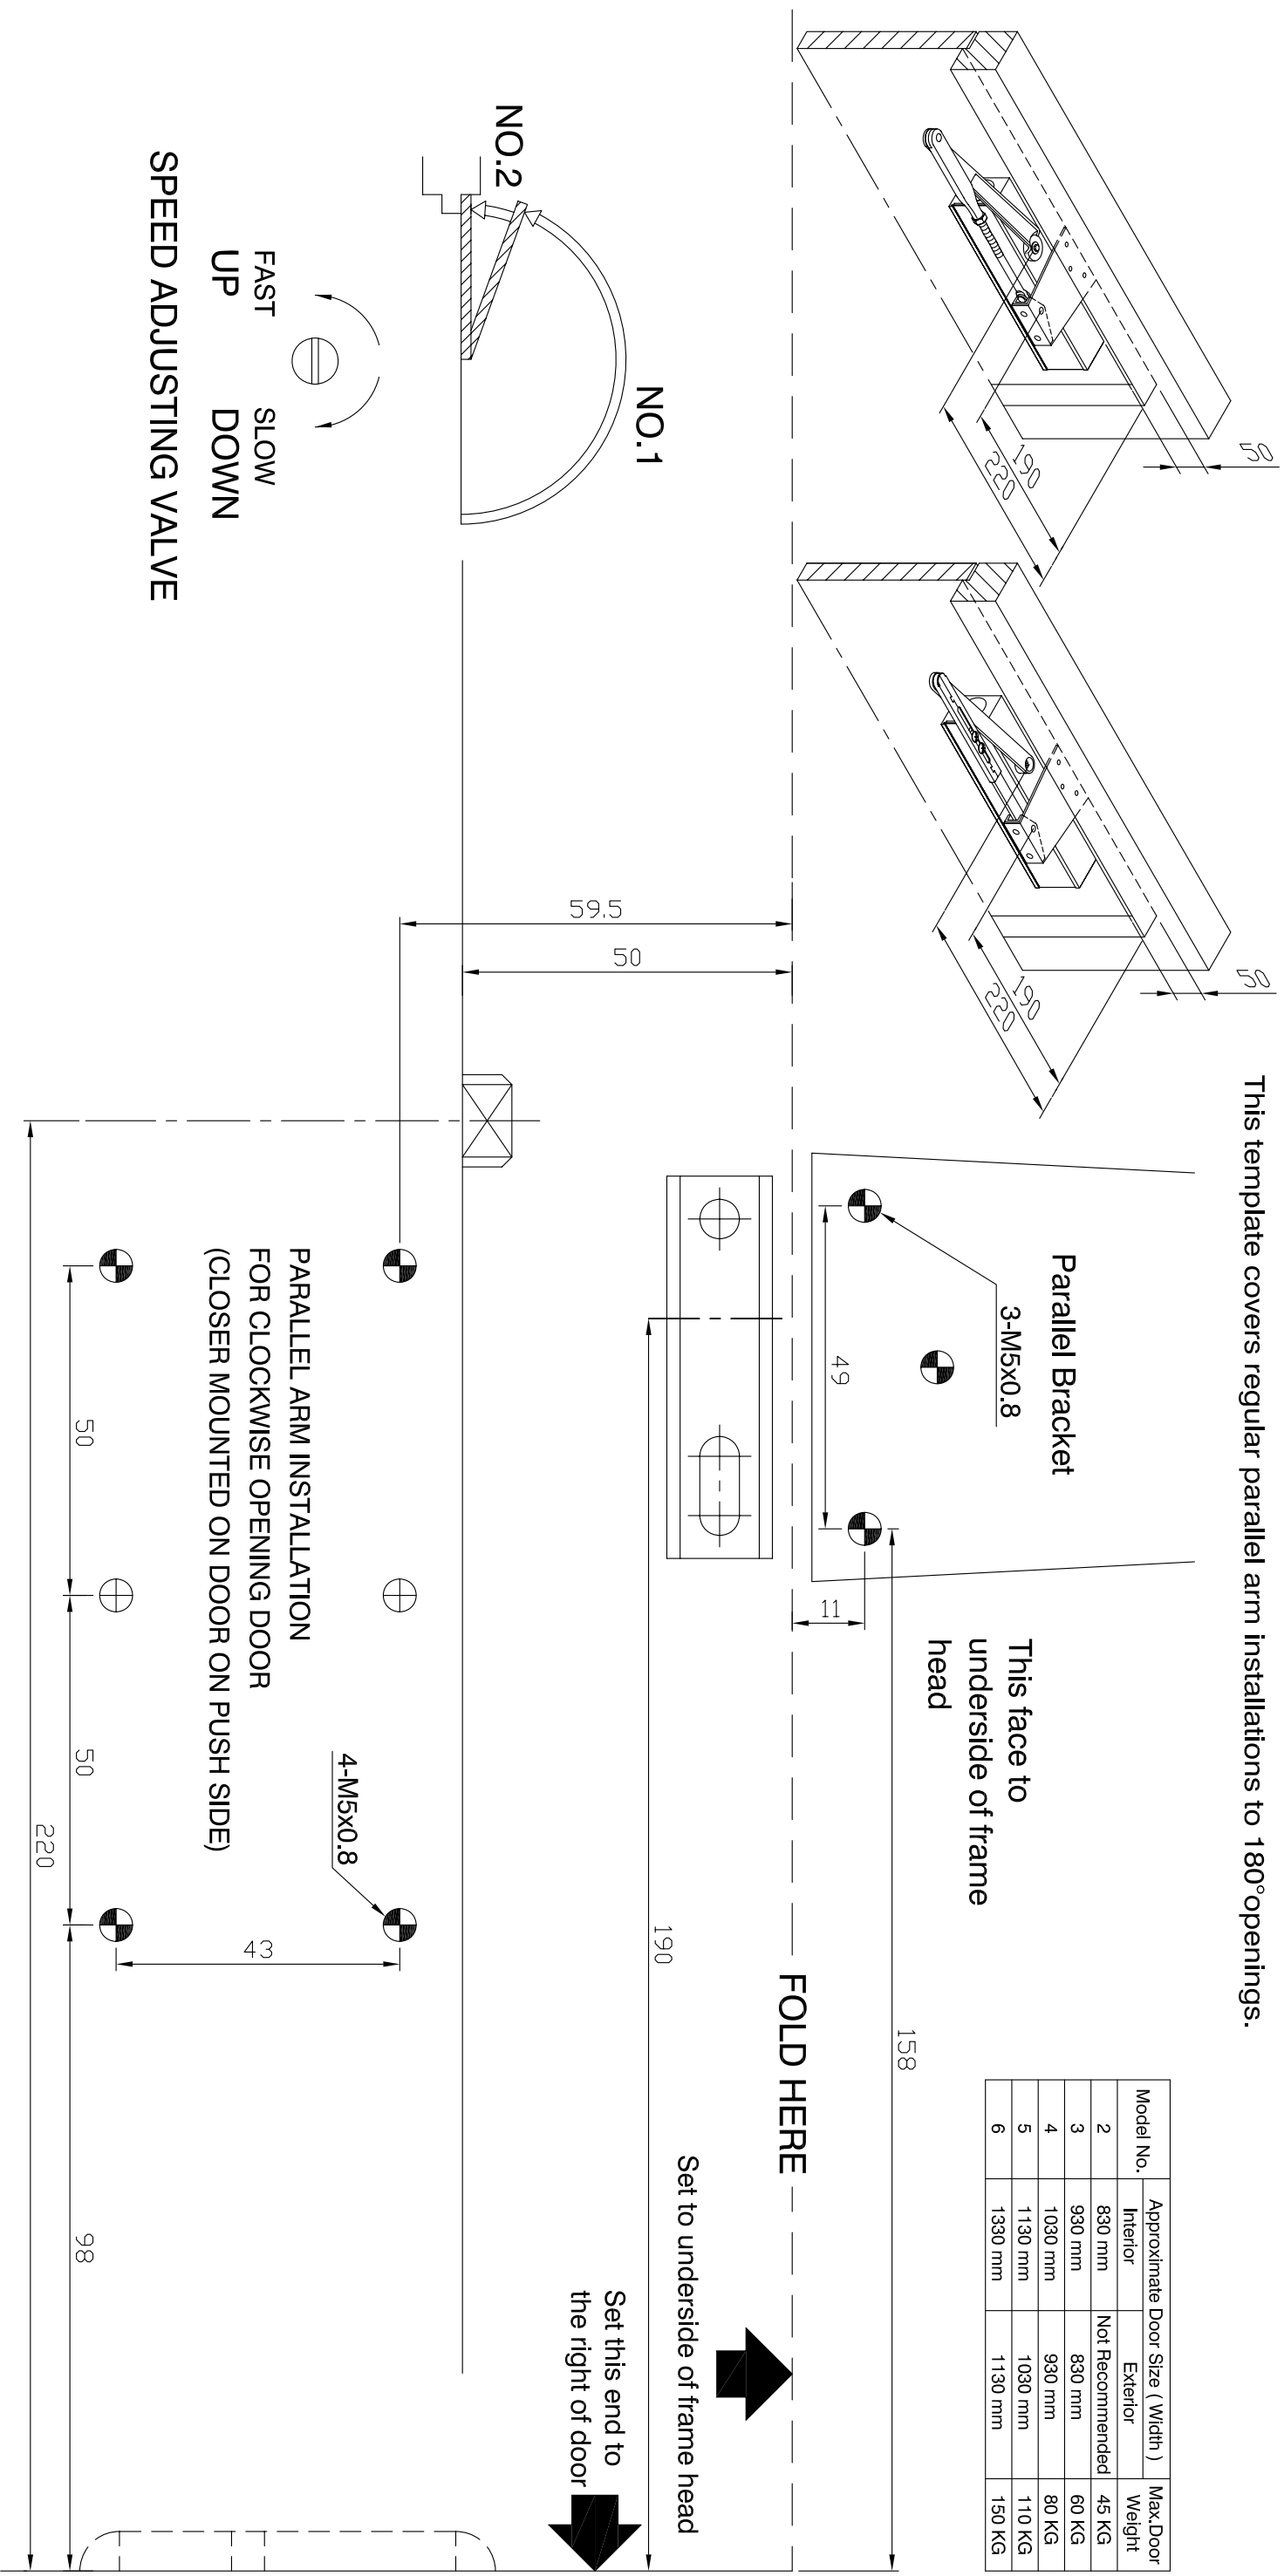

**PARALLEL ARM INSTALLATION FOR CLOCKWISE OPENING DOOR
FOR ANTI CLOCKWISE OPENING DOOR SEE THE BACK PAGE**

This template covers regular parallel arm installations to 180° openings.

PARALLEL ARM INSTALLATION FOR ANTI CLOCKWISE OPENING DOOR FOR CLOCKWISE OPENING DOOR SEE THE BACK PAGE

This template covers regular parallel arm installations to 180° openings.

Model No.	Approximate Door Size (Width)		Max. Door Weight
	Interior	Exterior	
2	830 mm	Not Recommended	45 KG
3	930 mm	830 mm	60 KG
4	1030 mm	930 mm	80 KG
5	1130 mm	1030 mm	110 KG
6	1330 mm	1130 mm	150 KG