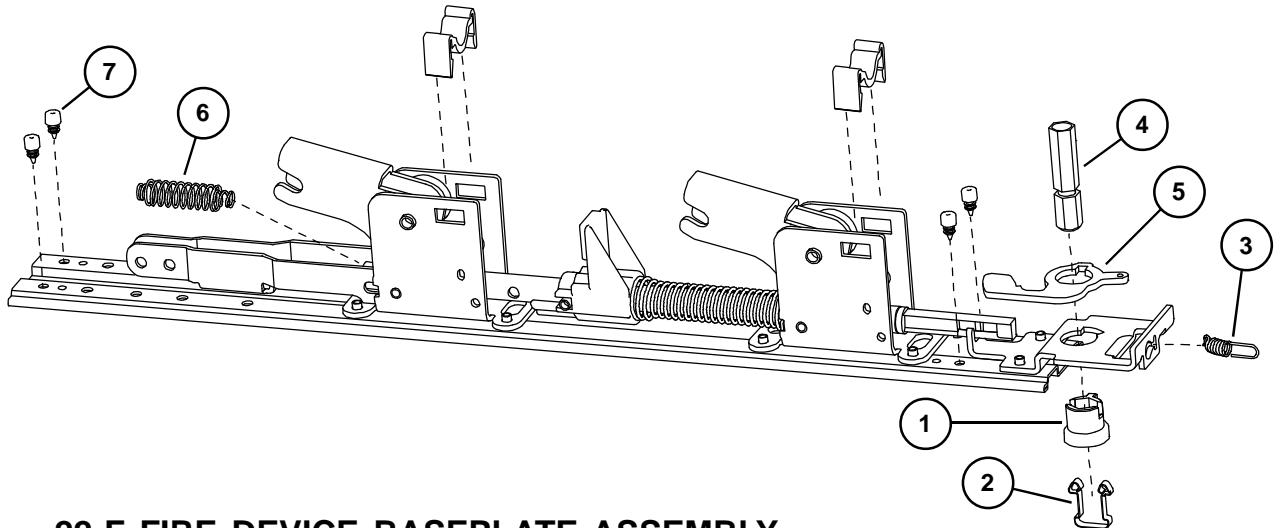

22 RIM PANIC DEVICE BASEPLATE ASSEMBLY

Item No.	Quantity	Part No.	Description	Finish
1	1	090043	Dogging adapter (Pkg of 2)	
2	1	090042	Dogging adapter spring (Pkg of 2)	
3	1	090041	Dogging spring (Pkg of 2)	
4	1	090040	Hex dogging shaft (Pkg of 2)	
5	1	090044	Dogging hook (Pkg of 2)	
6	1	090039	Latch return spring (Pkg of 10)	
7	4	090038	Rubber bumper (Pkg of 4)	
8	2	090048	Baseplate Bearing Strip (Pkg of 2)	

22-F FIRE DEVICE BASEPLATE ASSEMBLY

Item No.	Quantity	Part No.	Description	Finish
1	4	090038	Rubber bumper (Pkg of 4)	
2	1	090039	Latch return spring (Pkg of 10)	